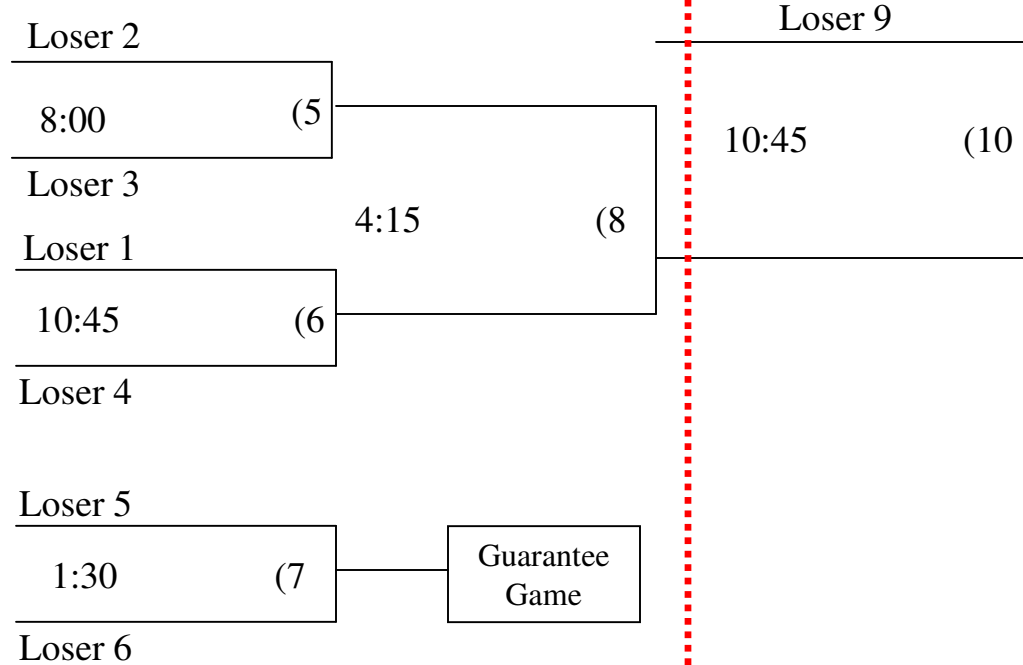

Saturday Games

Monday Games

Pinto 8-U

Sunday Games

All Pinto Division games are played at Harvey Green