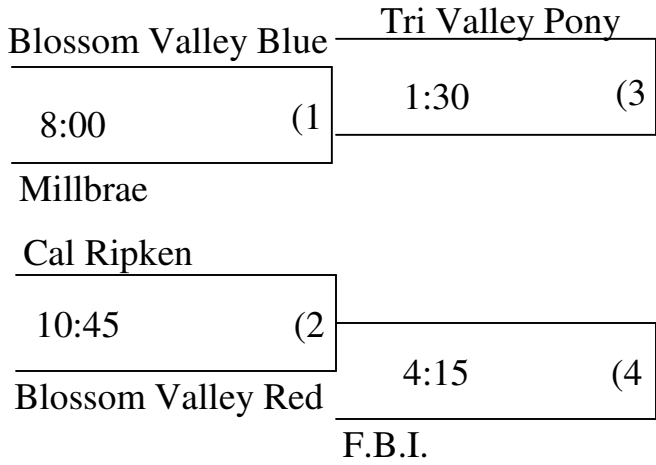

Saturday Games

Monday Games

Pinto 8-U

Sunday Games

All Pinto Division games are played at Harvey Green